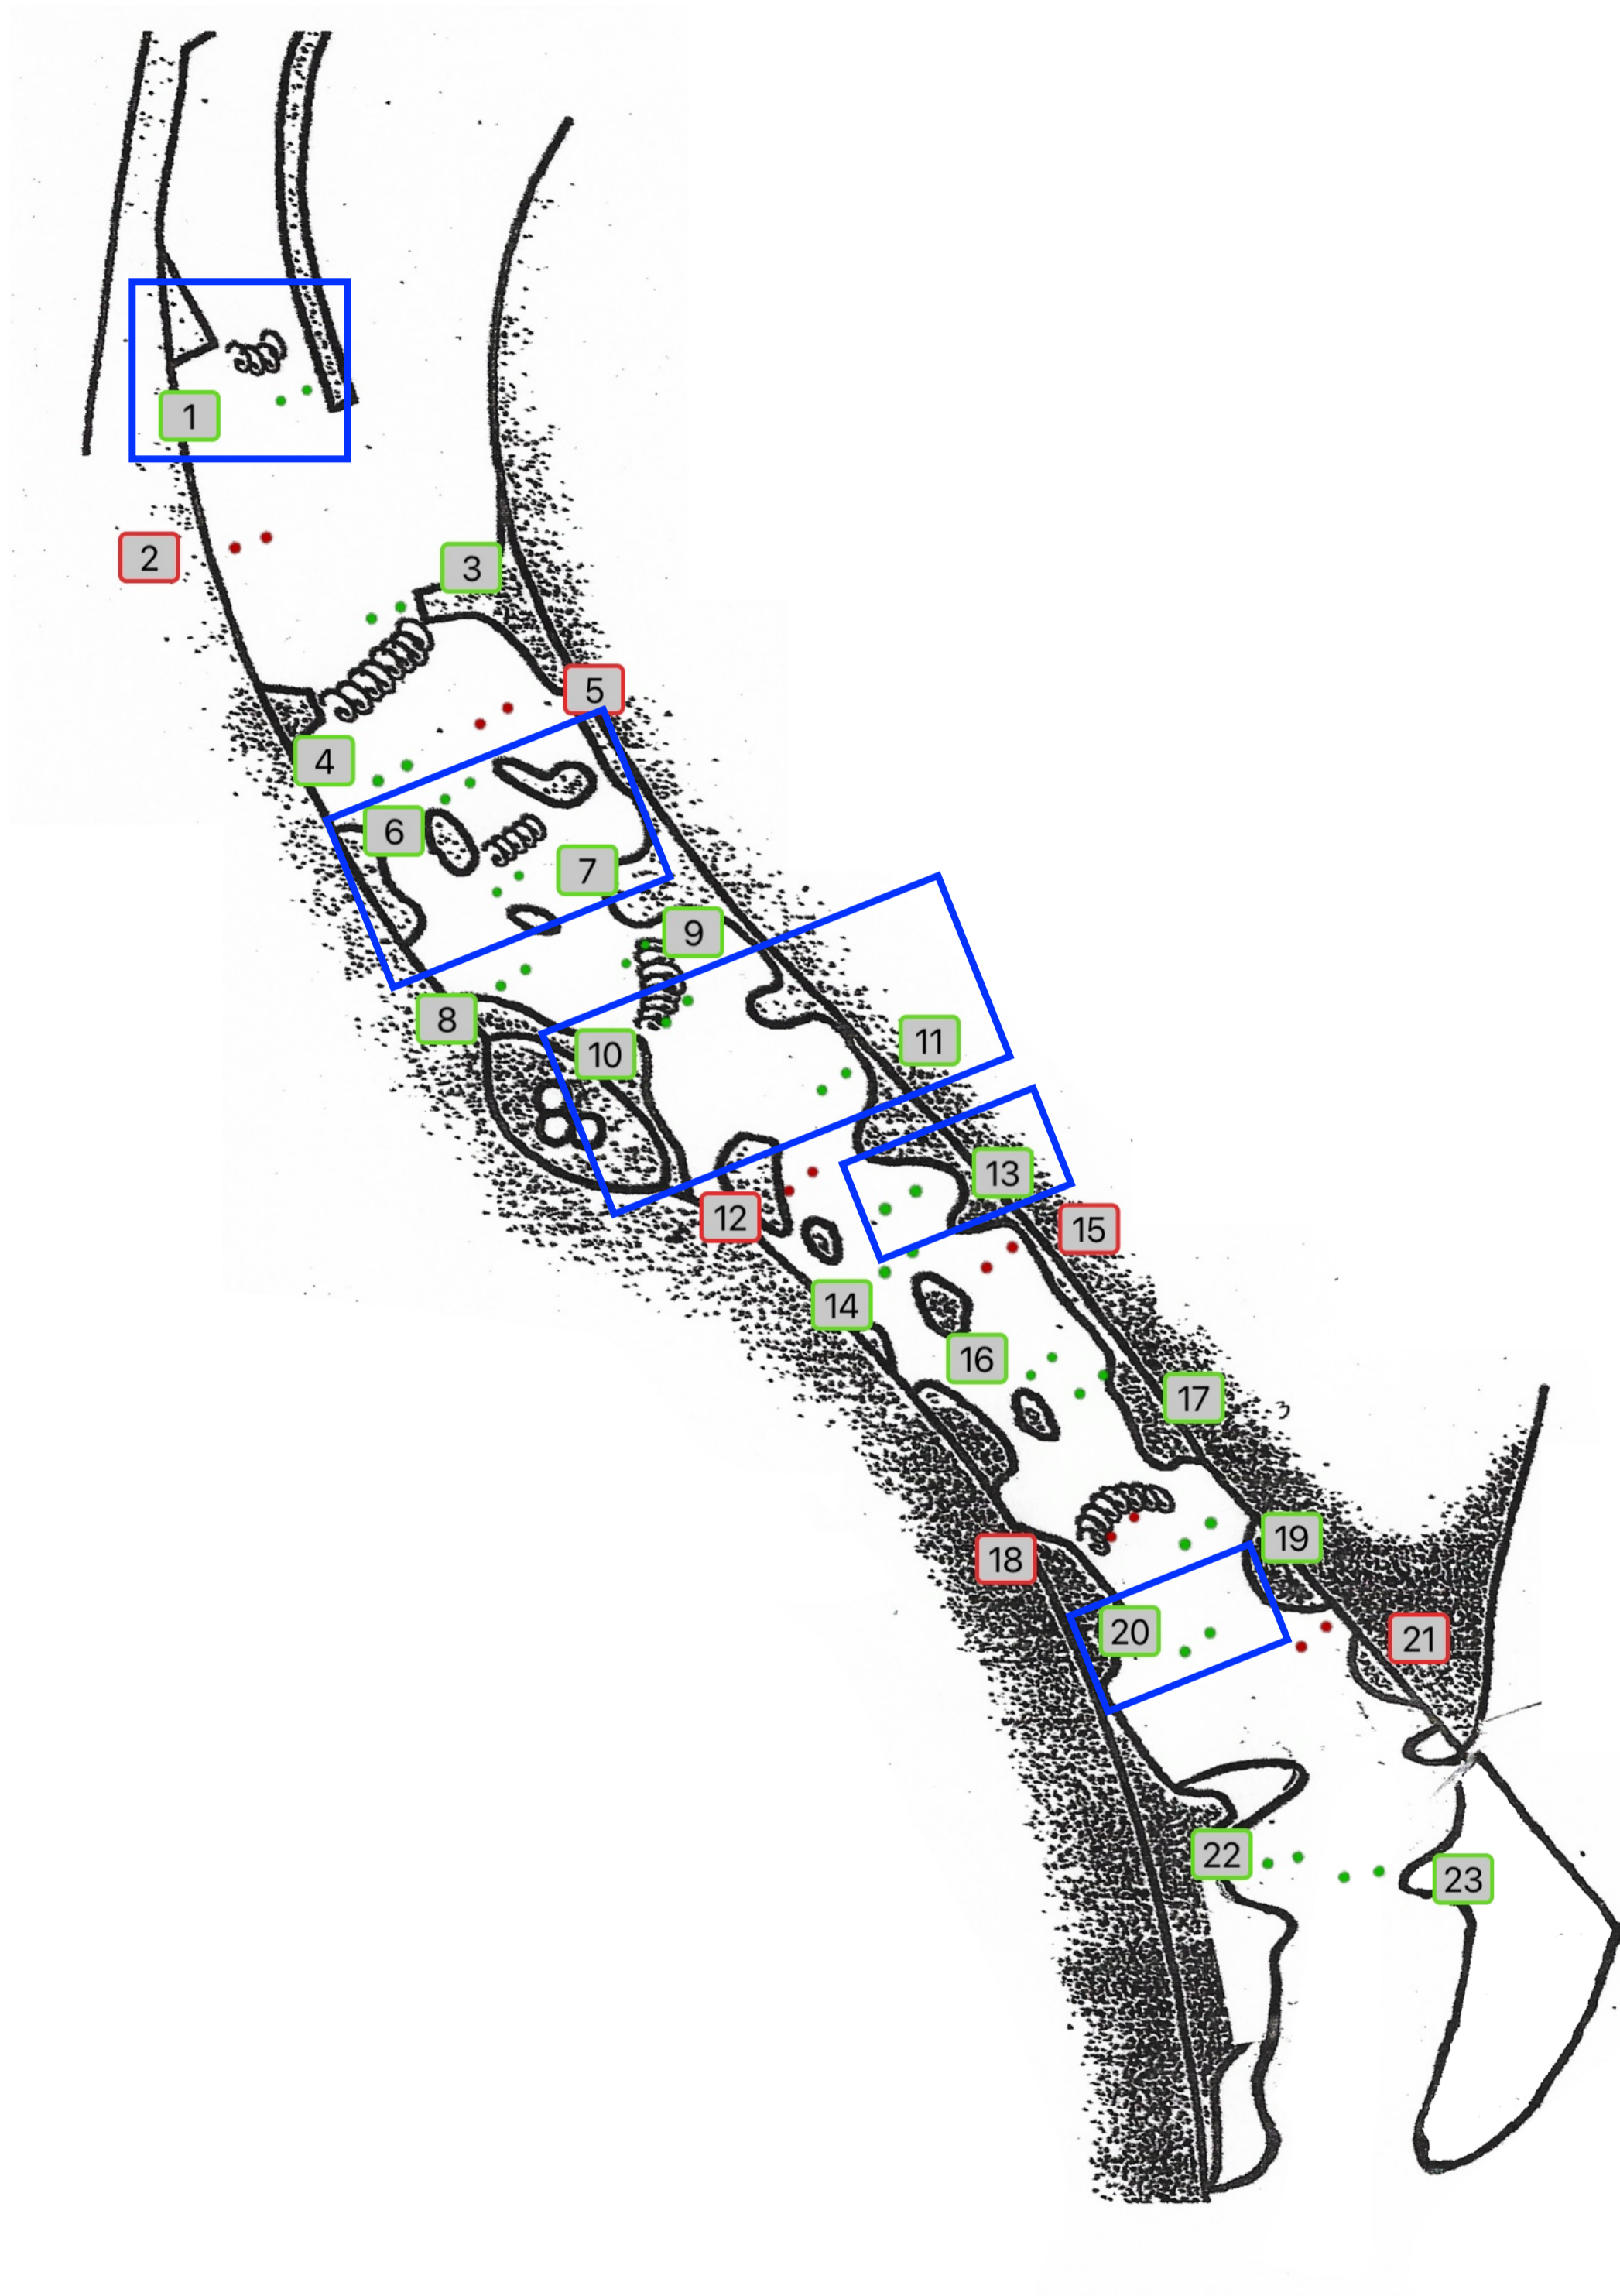

WC3

Canoe Slalom - Semi Final / Final

Designer 1: Fiona Pennie
Designer 2: Matej Trampuž