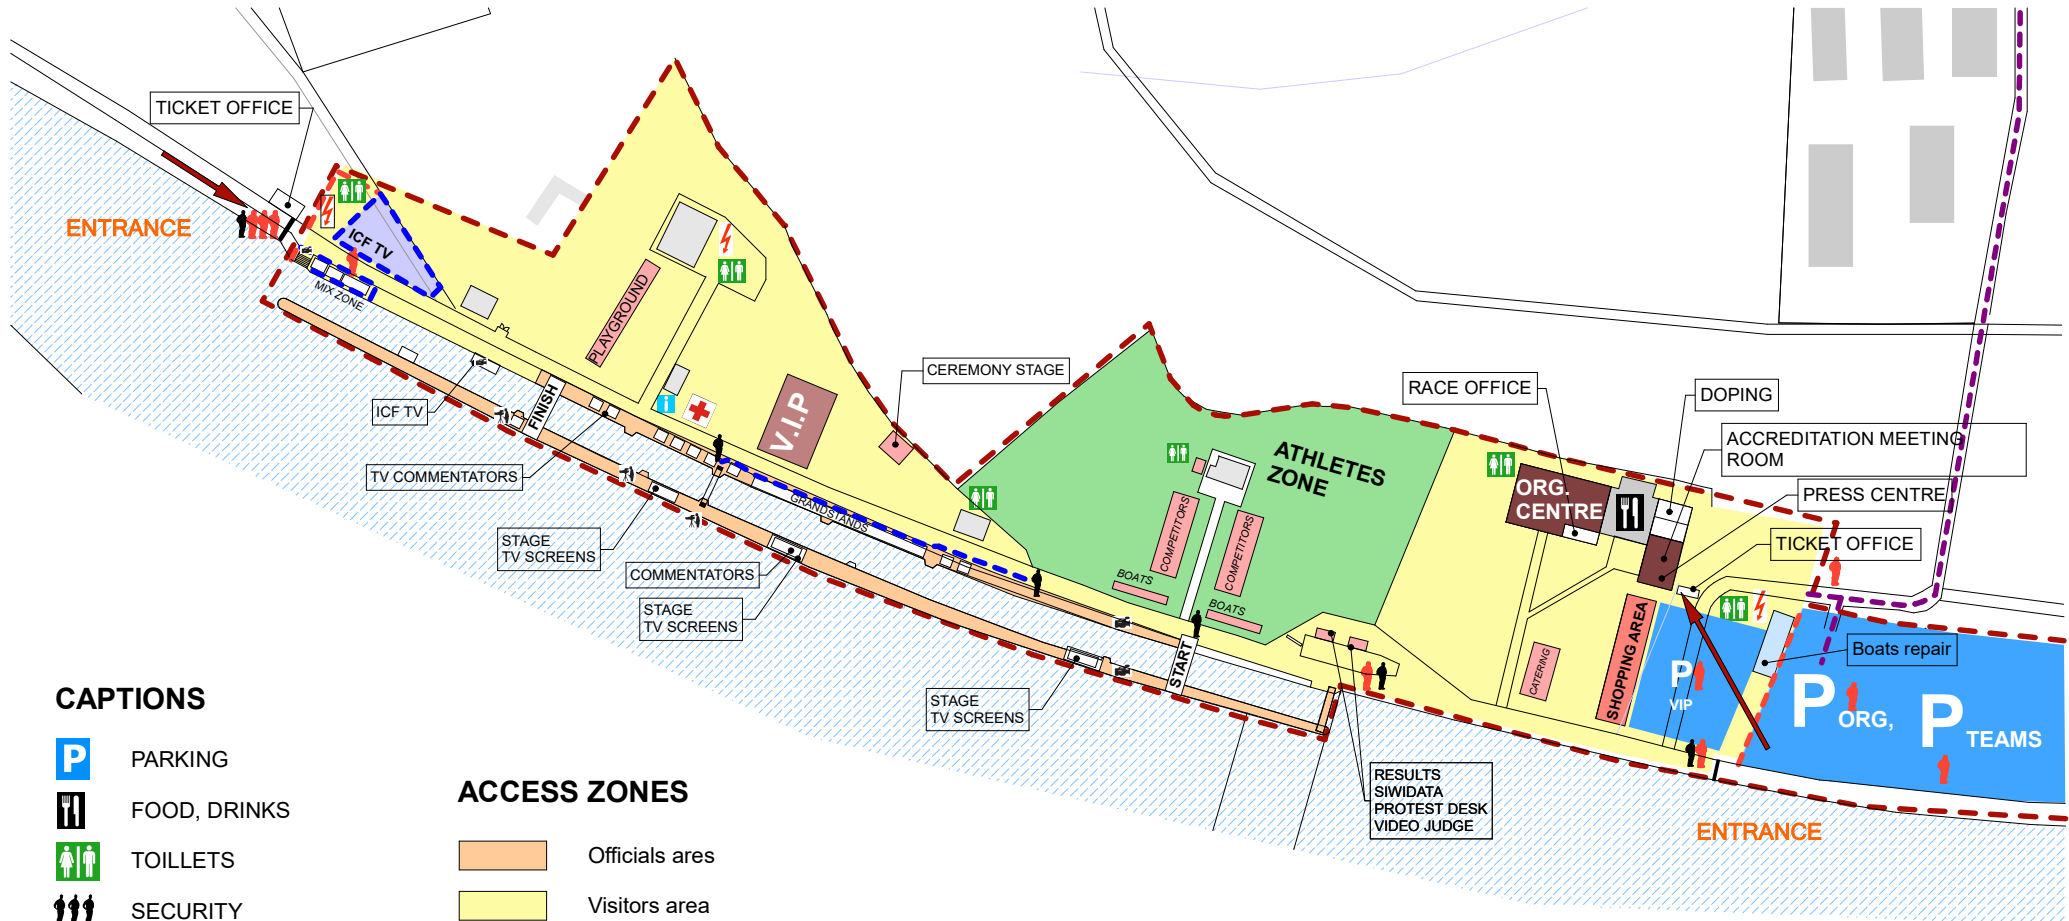

**ICF CANOE SLALOM WORLD CUP  
PRAGUE, CZECH REPUBLIC  
8. - 11.6. 2023**

**VENUE**

**CAPTIONS**

- P** PARKING
- FOOD, DRINKS
- TOILETS
- SECURITY
- ORGANIZERS
- MEDICAL SERVICE
- HTR -TV CAMERAS
- ELECTRICITY

**ACCESS ZONES**

- Officials areas
- Visitors area
- Teams quarters and areas
- Media areas
- Back of house
- VIP areas
- AREA BORDER
- ZONES BORDER
- ARRIVAL FOR ORGANIZERS, TEAMS AND V.I.P. ONLY