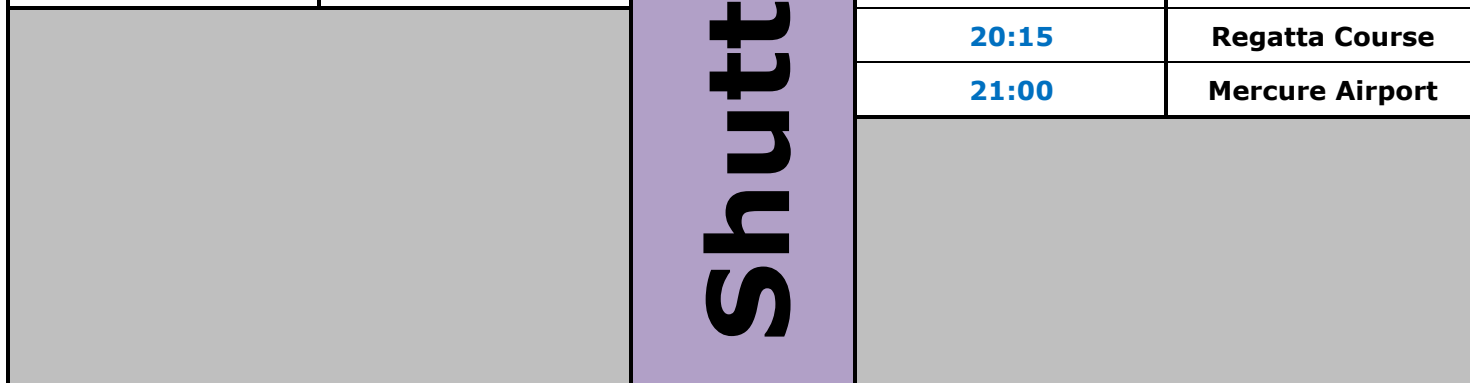

DUISBURG2023

ICF CANOE SPRINT & PARACANOE

WORLD CHAMPIONSHIPS

23. - 27. August

training days (19.08. - 22.08.)

competition (23.08. - 27.08.)

Shuttle-Service - Line-3

time	departures
8:00	Mercure Airport
8:45	Regatta Course
9:30	Mercure Airport
10:15	Regatta Course
11:00	Mercure Airport
11:45	Regatta Course
12:30	Mercure Airport
13:15	Regatta Course
14:00	Mercure Airport
14:45	Regatta Course
15:30	Mercure Airport
16:15	Regatta Course
17:00	Mercure Airport
17:45	Regatta Course
18:30	Mercure Airport
19:15	Regatta Course
20:00	Mercure Airport
20:45	Regatta Course
21:30	Mercure Airport

time	departures
6:00	Mercure Airport
6:45	Regatta Course
7:30	Mercure Airport
8:15	Regatta Course
9:00	Mercure Airport
9:45	Regatta Course
10:30	Mercure Airport
11:15	Regatta Course
12:00	Mercure Airport
12:45	Regatta Course
13:30	Mercure Airport
14:15	Regatta Course
15:00	Mercure Airport
15:45	Regatta Course
16:30	Mercure Airport
17:15	Regatta Course
18:00	Mercure Airport
18:45	Regatta Course
19:30	Mercure Airport
20:15	Regatta Course
21:00	Mercure Airport

irregularities, capacity restrictions at certain times of day or repair work !!!