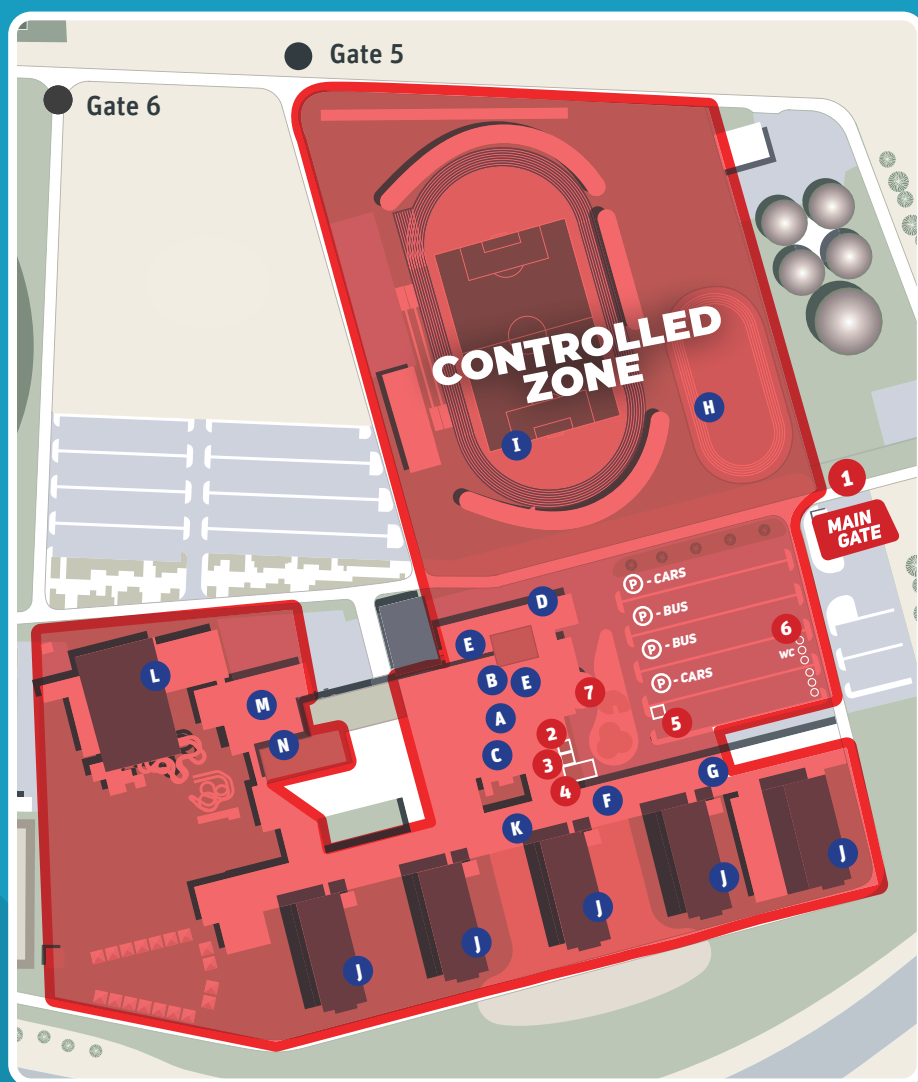

21. – 26.9. 2021

LEGEND:

1. - Main Gate to Controlled Zone
2. - Arrival area (COVID-19 Test)
3. - Testing area (Tent) (COVID-19 Test)
4. - Testing car (COVID-19 Test)
5. - Waiting zone (Tent) (COVID-19 Test)
6. - WC - Portable toilets
7. - Hotel Entrance (Only for tested guests)

ENTRANCE TO CONTROLLED ZONE / HOTEL ENTRANCE IS ALLOWED ONLY AFTER NEGATIVE TEST RESULTS:

- A - Hotel Reception / Infopoint
  (00.00 – 24.00)
- B - X-Bar
  (09.00 – 16.00)
- C - Olym-Pick
  (06.00 – 9.00 / 12.00 – 14.30 / 19.00 – 22.00)
- D - Gym
  (8.00 – 12.00 & 14.00 – 21.00)
- E - ATM
- F - Small meeting rooms
- G - Aula
- H - Multifunctional playground
  (9.00 – 12.00 / 17.00 – 20.00)
- I - Athletic stadium
  (9.00 – 12.00 / 17.00 – 20.00)
- J - Accommodation
- K - Legends' bar
  (18.00 – 23.30)
- L - Aquatic sphere
  (21.9 – 24.9 / 11.30 – 13.30)
- M - Wellness sphere
  (23.9 – 26.9 / 16.00 – 22.00)
- N - Tuli® Cinema

COORDINATOR OF CONTROLLED ZONE (07.00 - 23.00, CONTACT +421 911 153 688)