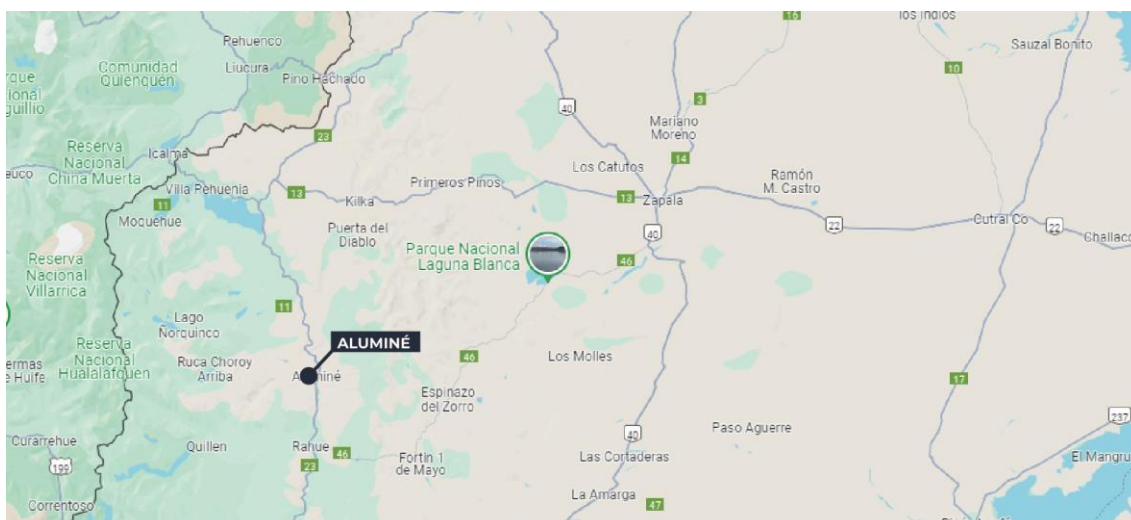

TOWN LOCATION