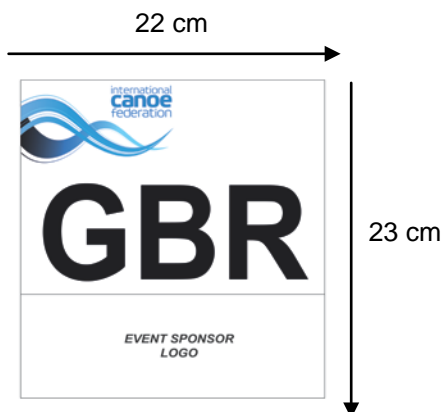

ICF Boat stickers

Canoe Slalom

This document seeks to define the standards to be used for equipment stickers at ICF Canoe Slalom Competitions. It is thought to be a benefit to have a consistent standard, where possible, across all ICF Events.

Please use the template provided by the ICF with the correct sizes and font. Templates are available on the ICF website / NF Area / Marketing.

Font	Arial bold capital letters on white background
Designation	Last name + space + first letter of the first name + dot. Example: HOCHSCHORNER P.
Letters height	6 cm
Sticker height	7 cm
Sticker length	Given to the wide variety of name lengths, having a single stickers length will look ungainly. Therefore, stickers will be cut to the length of the name, leaving equal left and right margins: 4 cm at each side.
Positioning of the sticker	Names stickers will be placed below the seam line starting 10 cm in front of the cockpit. One additional sticker with Athlete/NF Sponsor logo can be placed at each side of the athlete's name. The dimension of the stickers must not exceed 7 cm height and 12 cm length.

Examples of sticker's positioning

K1

C1

C2

2 - Country Code sticker

The Country code sticker will be in one or two parts. **Please use the templates provided by the ICF with correct sizes and font.**

General view of the whole sticker:

Font	NOC Tricode: Arial bold capital letters black on white background
Letters height	7 cm
Sticker height	23 cm
Sticker width	22 cm
Designation	ICF logo + NOC tricode + HOC Sponsor logo (if needed by the HOC)
Positioning sticker	1 sticker on the deck at the front of the boat (at the front of the Athlete's area).