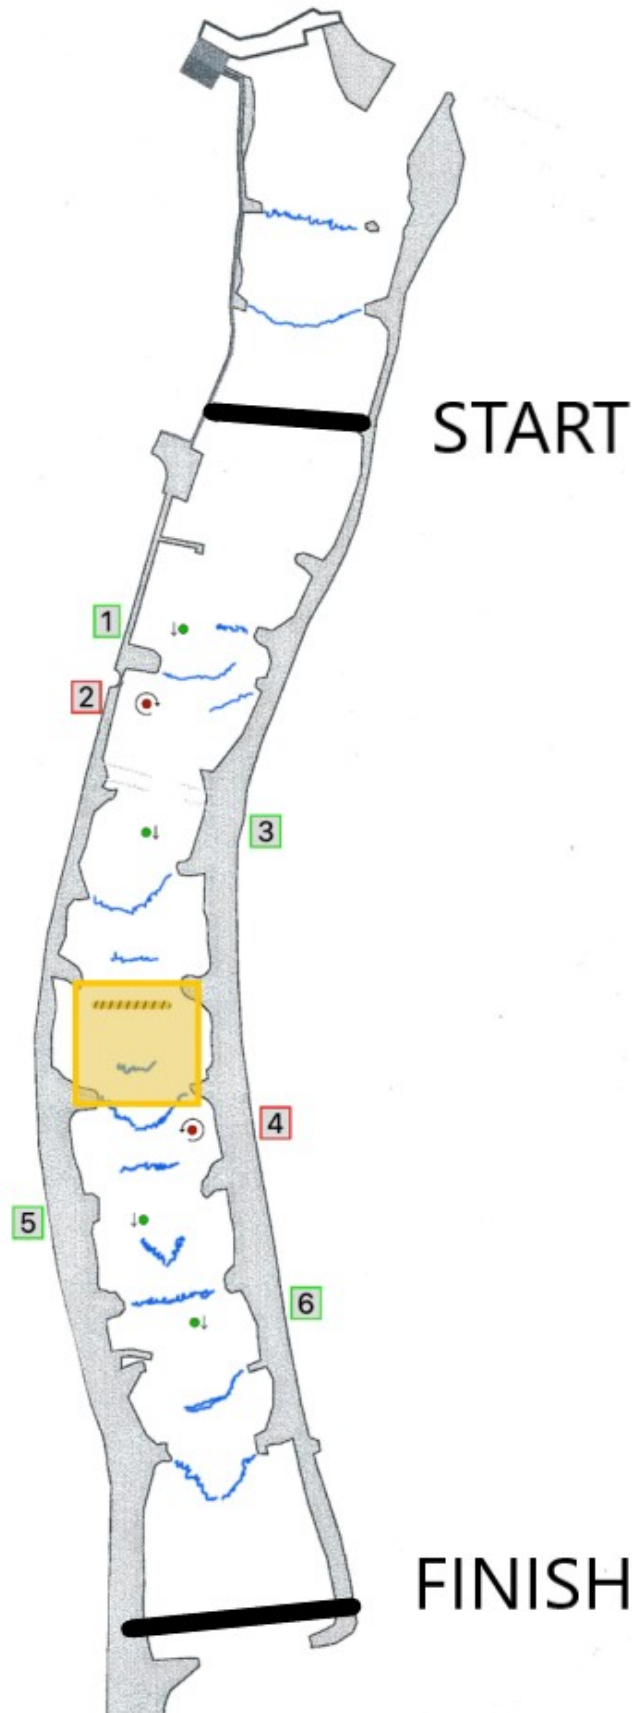

2022 World Championships -

Extreme Slalom

Time trials

Designer 1: Davide Monguzzi

Designer 2: Jean Michel Prono

Designed with Run Monitor

Number of gates

Upstream: 2

Downstream: 5