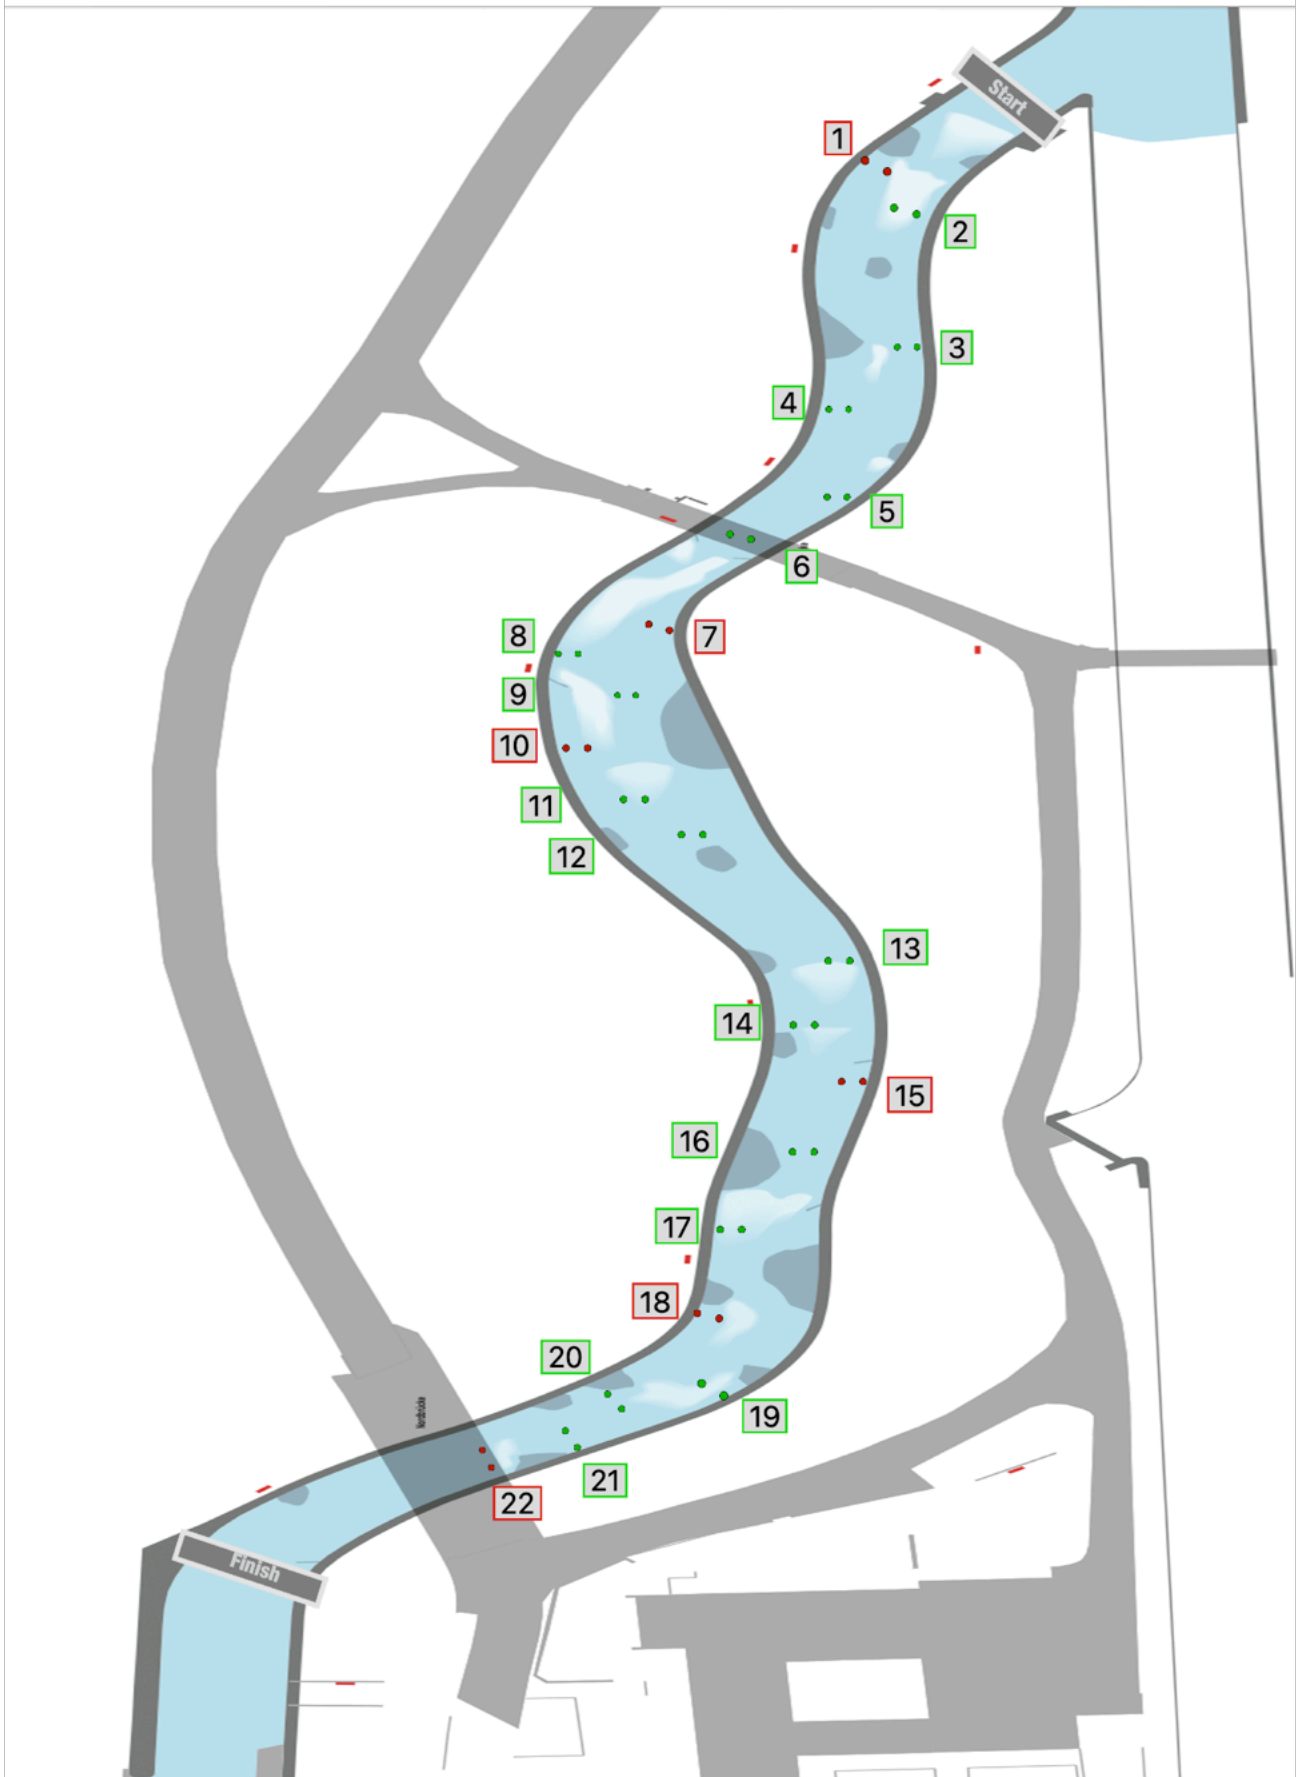

2022 WCH - Augsburg

Heats

Designer 1: Sebastian Schubert

Designer 2: Irati Goikoetxea

Designed with Run Monitor

Number of gates

Upstream: 6

Downstream: 16